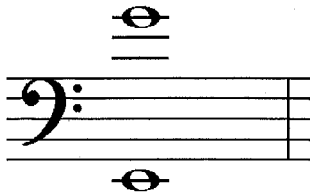

Senior Concert Band Auditions

Technical Requirements: Bass Guitar

Range:

Scales: Preferably from memory

- | | | |
|----|-------------------|-----------|
| 1. | Db Major | 1 octave |
| 2. | G Major | 2 octaves |
| 3. | Ab Major | 1 octave |
| 4. | Eb Major | 1 octave |
| 5. | F Harmonic Minor | 2 octaves |
| 6. | F Chromatic Scale | 2 octaves |

Articulation:

1. all slurred
2. all tongued
3. 2 slurred, 2 tongued
4. 3 slurred, 1 tongued

Tempo: minimum play quavers at mm $\text{♩} = 100$

2017 Bass Guitar Auditions for SCB in 2018

1:

Rock Beat

E

Solo (ad lib. Style)